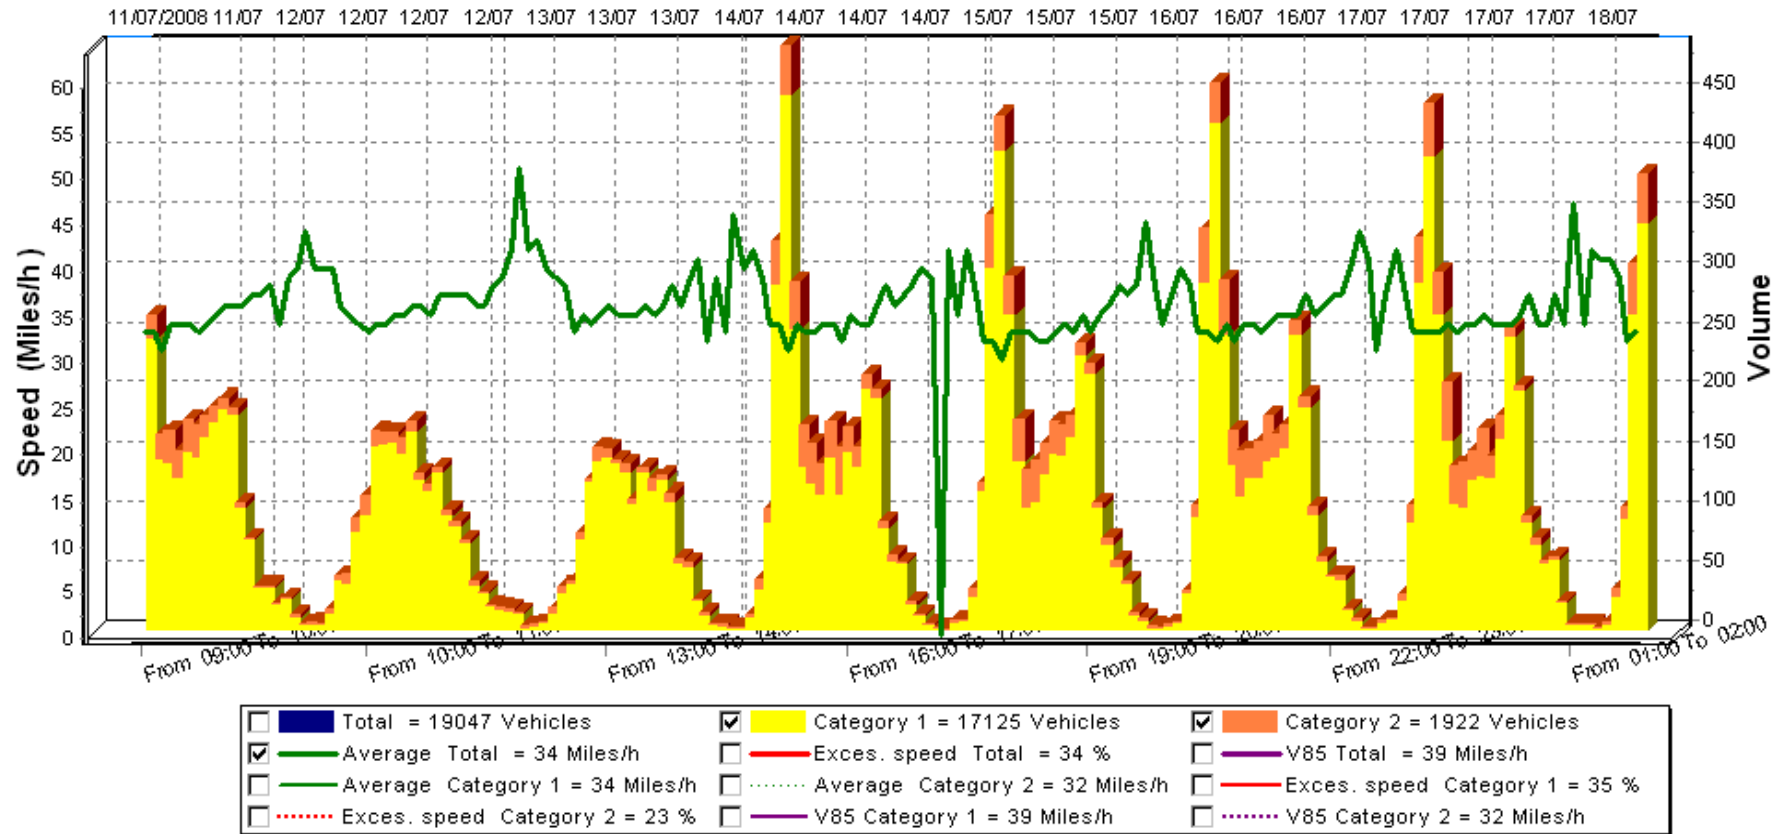

S:\M500\2008\Hilton 08\B1040 Potton Rd South 18.07.08.isf