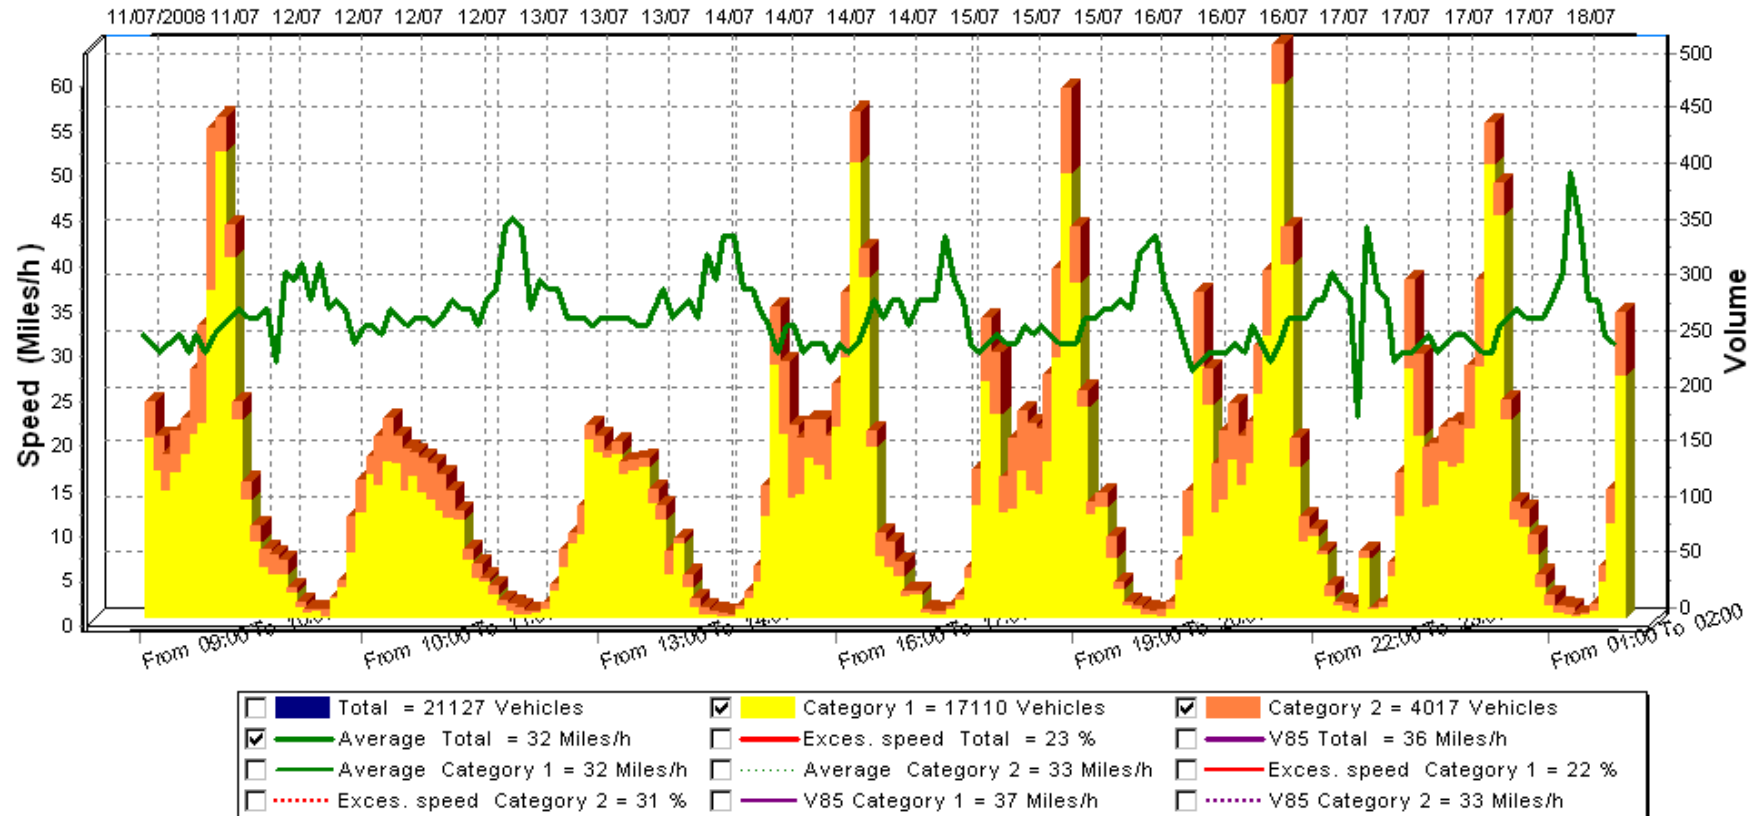

S:\M500\2008\Hilton 08\B1040 Potton Rd North 18.07.08.isf

23/12/2008